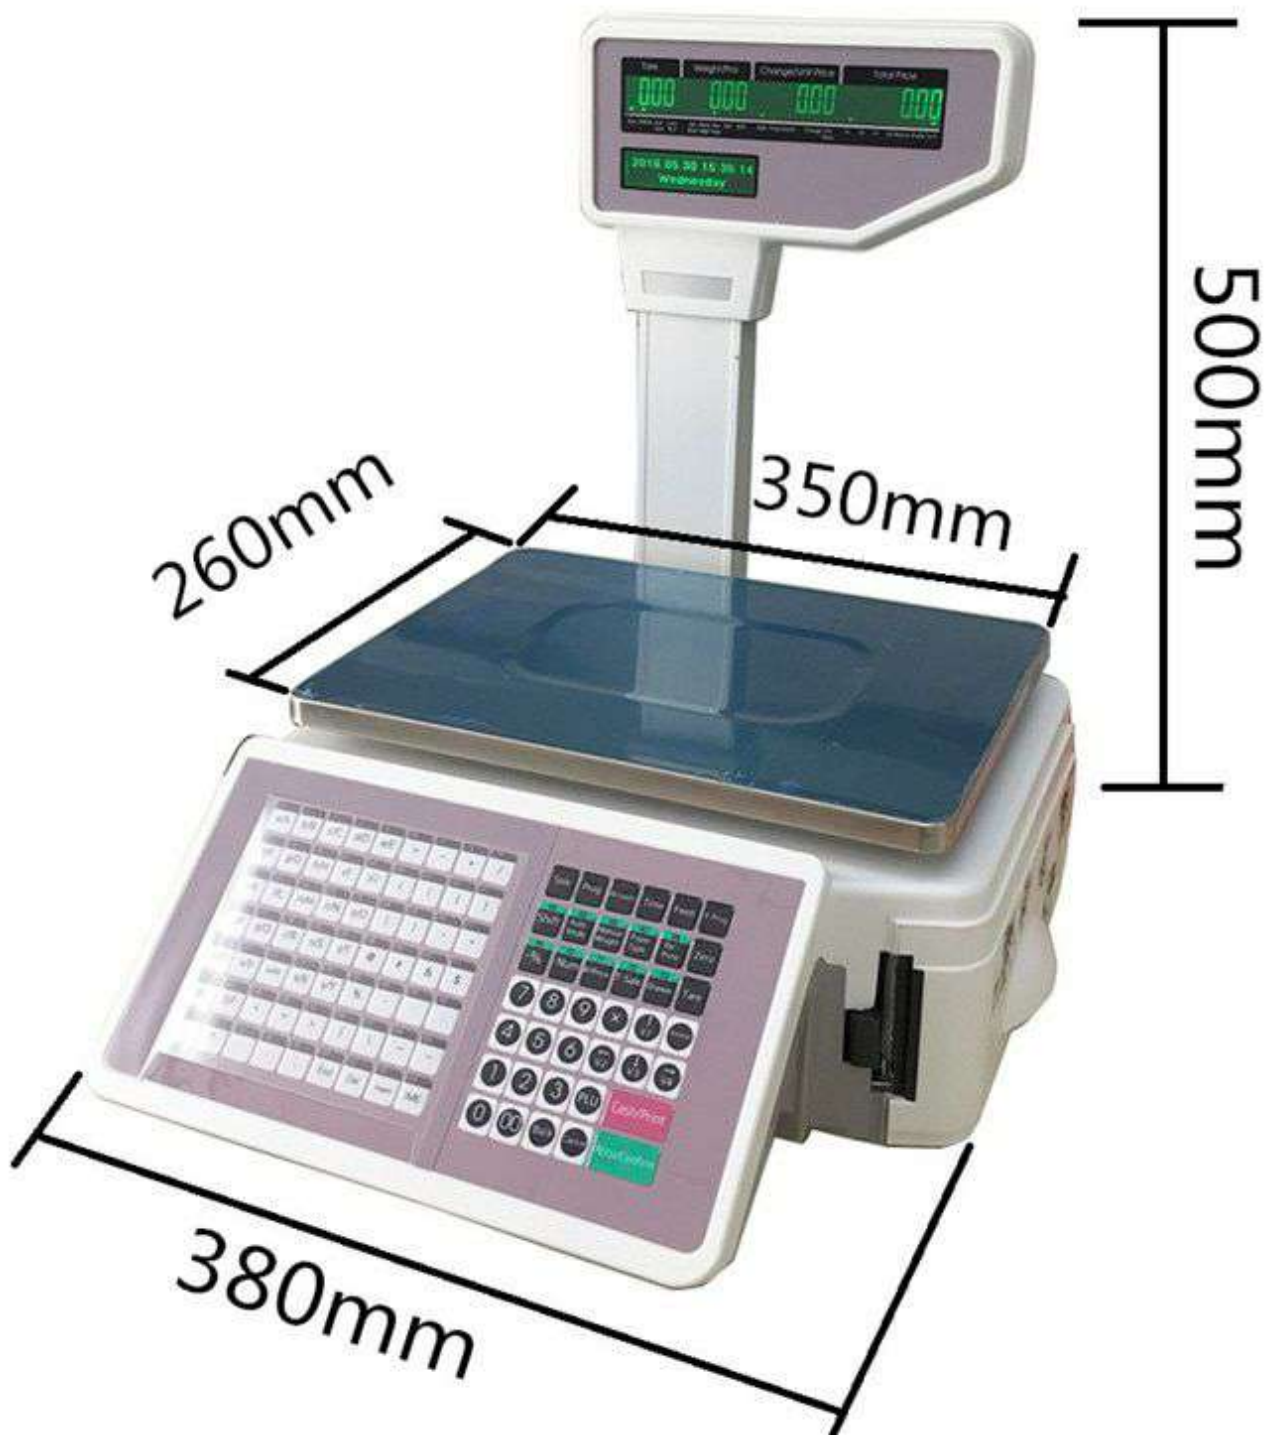

Tare	Weight/Pcs	Change/Unit Price	Total Price
0.00	0.00	0.00	0.00

Zero Shut Off Lock Lock Anti-Static G.W. NET Shift Scale Prog Account Change Unit Price V1 V2 V3 V4 Decent Single Sum

260mm

350mm

380mm

500mm

Stainless steel pan

Double layer stainless steel, good corrosion resistance

The tray legs come with a spacer to prevent insects such as cockroaches from entering the scale.

For example

enter information about **apples**,
bananas and kumquats at the no. 1 shortcut.